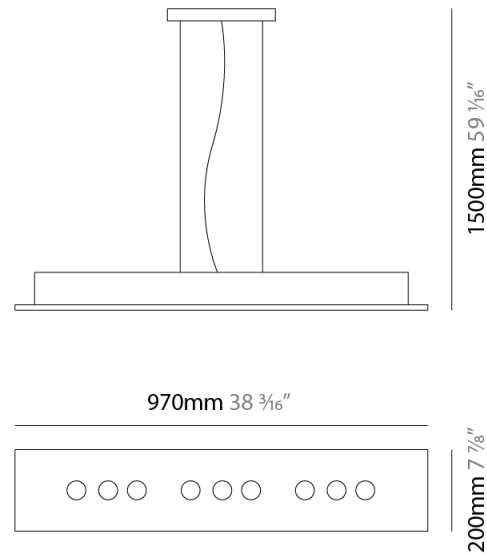

CONFORT RECTANGLE SUSPENSION

D41042-

base number   Finish
Options

PROJECT	_____
TYPE	_____
SPECIFIER	_____
QUANTITY	_____
DATE	_____

1. To build a product code in our configurator select the specify button on the base model # product page
2. To build a manual product code on this datasheet choose from the options listed below in blue font and add the suffix to the base model #

GENERAL

Series: Confort _____
Subseries: Confort Rectangle _____
Partner: Icone _____
Division: Design _____
Installation: Suspension _____
Product Type: Pendant _____
Mounting Location: Ceiling _____
Light Distribution: Direct _____

PHYSICAL

Shape: Rectangle _____
Length (mm): 970 _____
Length (in): 38 7/16 _____
Width (mm): 200 _____
Width (in): 7 7/8 _____
Max. Overall Height (mm): 1500 _____
Max. Overall Height (in): 59 1/16 _____
Fixture Finish: [WAM / WAN / WGF / WCL / WPW / BKA / BAN / BGL / BCL / BPW](#) _____
Fixture Material: Aluminum _____

ELECTRICAL

Lamp Type: LED _____
Total Output Wattage (W): 60.5 _____
Dimming: Electronic Low Voltage Dimming _____
Input Voltage (V): 120Vac Direct Line _____

LED

Number of LEDs: 9+1 _____
Color Temperature (°K): 3000 _____
Nominal Lumen (lm): Dir 3150 / Ind 1700 _____
CRI: >90 CRI _____
Lamp Life (hrs): 50000 _____

OPTICAL

RATINGS AND CERTIFICATIONS

Certified By: Certified for North American Standards _____
IP rating: IP20 _____