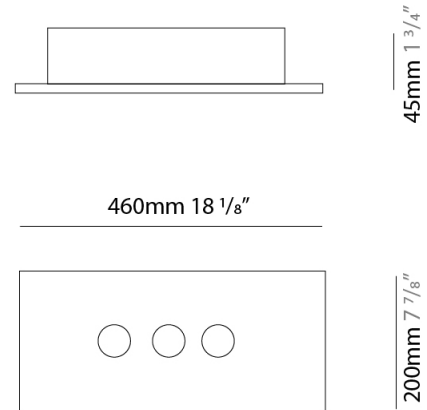

PROJECT
TYPE
SPECIFIER
QUANTITY
DATE

CONFORT RECTANGLE SURFACE

D42056-

base number   Finish
Options

1. To build a product code in our configurator select the specify button on the base model # product page
2. To build a manual product code on this datasheet choose from the options listed below in blue font and add the suffix to the base model #

GENERAL

Series: Confort
Subseries: Confort Rectangle
Partner: Icone
Division: Design
Installation: Surface
Product Type: Ceiling Surface
Mounting Location: Ceiling
Light Distribution: Direct

PHYSICAL

Shape: Rectangle
Length (mm): 970
Length (in): 38 ⁷/₁₆
Width (mm): 200
Width (in): 7 ⁷/₈
Fixture Finish: WAM / WAN / WGF / WCL / WPW / BKA / BAN / BGL / BCL / BPW
Fixture Material: Aluminum

ELECTRICAL

Lamp Type: LED
Total Output Wattage (W): 13.5
Dimming: Electronic Low Voltage Dimming
Input Voltage (V): 120Vac Direct Line

LED

Number of LEDs: 3
Color Temperature (°K): 3000
Nominal Lumen (lm): 1050
CRI: >90 CRI
Lamp Life (hrs): 50000

OPTICAL

RATINGS AND CERTIFICATIONS

Certified By: Certified for North American Standards
IP rating: IP20