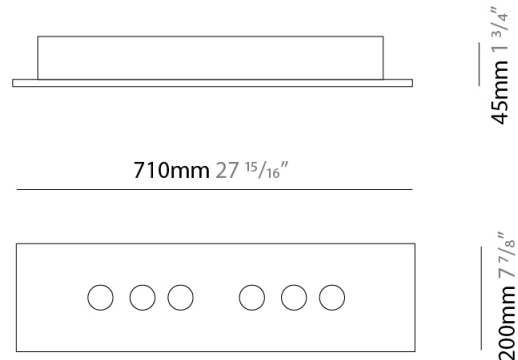

PROJECT
TYPE
SPECIFIER
QUANTITY
DATE

CONFORT RECTANGLE SURFACE

D42058-

base number   Finish
Options

1. To build a product code in our configurator select the specify button on the base model # product page
2. To build a manual product code on this datasheet choose from the options listed below in blue font and add the suffix to the base model #

GENERAL

Series: Confort
Subseries: Confort Rectangle
Partner: Icone
Division: Design
Installation: Surface
Product Type: Ceiling Surface
Mounting Location: Ceiling
Light Distribution: Direct

PHYSICAL

Shape: Rectangle
Length (mm): 710
Length (in): 27 ¹⁵/₁₆
Width (mm): 200
Width (in): 7 ⁷/₈
Height (mm): 45
Height (in): 1 ³/₄
Fixture Finish: WAM / WAN / WGF / WCL / WPW / BKA / BAN / BGL / BCL / BPW
Fixture Material: Aluminum

ELECTRICAL

Lamp Type: LED
Total Output Wattage (W): 27
Dimming: Electronic Low Voltage Dimming
Input Voltage (V): 120Vac Direct Line

LED

Number of LEDs: 6
Color Temperature (°K): 3000
Nominal Lumen (lm): 2100
CRI: >90 CRI
Lamp Life (hrs): 50000

OPTICAL

RATINGS AND CERTIFICATIONS

Certified By: Certified for North American Standards
IP rating: IP20