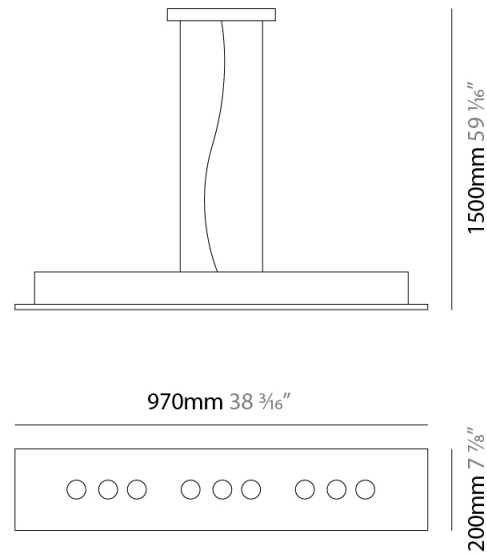

PROJECT
TYPE
SPECIFIER
QUANTITY
DATE

CONFORT RECTANGLE SUSPENSION

D41045-

base number   Finish
Options

1. To build a product code in our configurator select the specify button on the base model # product page
2. To build a manual product code on this datasheet choose from the options listed below in blue font and add the suffix to the base model #

GENERAL

Series: Confort
Subseries: Confort Rectangle
Partner: Icone
Division: Design
Installation: Suspension
Product Type: Pendant
Mounting Location: Ceiling
Light Distribution: Direct

PHYSICAL

Shape: Rectangle
Length (mm): 970
Length (in): 38 ⁷/₁₆
Width (mm): 200
Width (in): 7 ⁷/₈
Max. Overall Height (mm): 1500
Max. Overall Height (in): 59 ⁷/₁₆
Fixture Finish: WAM / WAN / WGF / WCL / WPW / BKA / BAN / BGL / BCL / BPW
Fixture Material: Aluminum

ELECTRICAL

Lamp Type: LED
Total Output Wattage (W): 40.5
Dimming: Electronic Low Voltage Dimming
Input Voltage (V): 120Vac Direct Line

LED

Number of LEDs: 8
Color Temperature (°K): 3000
Nominal Lumen (lm): 3150
CRI: >90 CRI
Lamp Life (hrs): 50000

OPTICAL

RATINGS AND CERTIFICATIONS

Certified By: Certified for North American Standards
IP rating: IP20