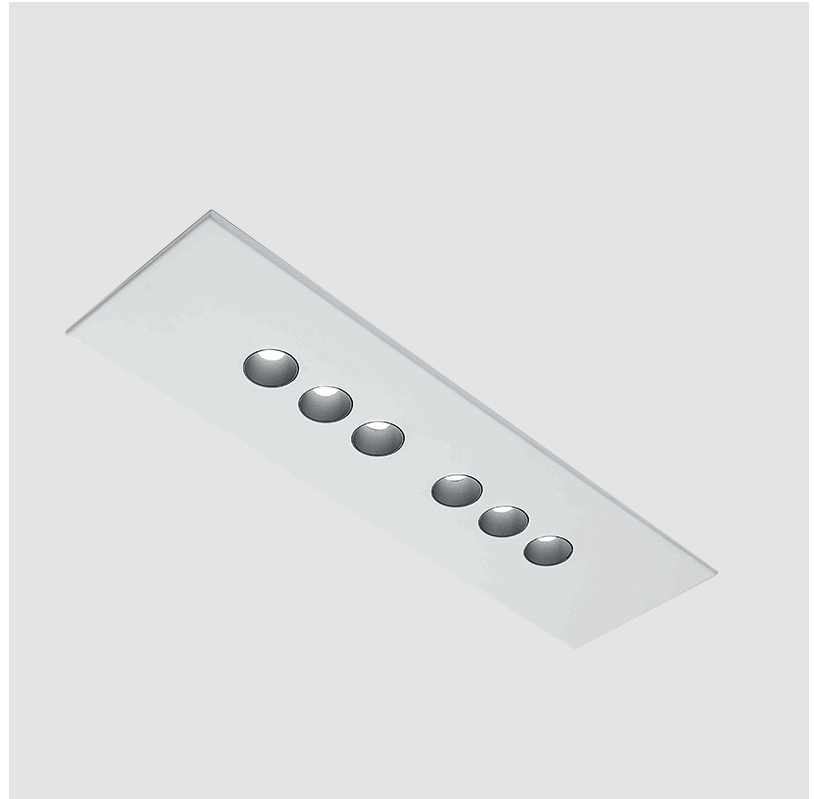

PROJECT
TYPE
SPECIFIER
QUANTITY
DATE

CONFORT RECTANGLE SURFACE

D42058-

base number   Finish
Options

1. To build a product code in our configurator select the specify button on the base model # product page
2. To build a manual product code on this datasheet choose from the options listed below in blue font and add the suffix to the base model #

GENERAL

Series: Confort
Subseries: Confort Rectangle
Partner: Icone
Division: Design
Installation: Surface
Product Type: Ceiling Surface
Mounting Location: Ceiling
Light Distribution: Direct

PHYSICAL

Shape: Rectangle
Length (mm): 710
Length (in): 27 ¹⁵/₁₆
Width (mm): 200
Width (in): 7 ⁷/₈
Height (mm): 45
Height (in): 1 ³/₄
Fixture Finish: WAM / WAN / WGF / WCL / WPW / BKA / BAN / BGL / BCL / BPW
Fixture Material: Aluminum

ELECTRICAL

Lamp Type: LED
Total Output Wattage (W): 27
Dimming: Electronic Low Voltage Dimming
Input Voltage (V): 120Vac Direct Line

LED

Number of LEDs: 6
Color Temperature (°K): 3000
Nominal Lumen (lm): 2100
CRI: >90 CRI
Lamp Life (hrs): 50000

OPTICAL

RATINGS AND CERTIFICATIONS

Certified By: Certified for North American Standards
IP rating: IP20